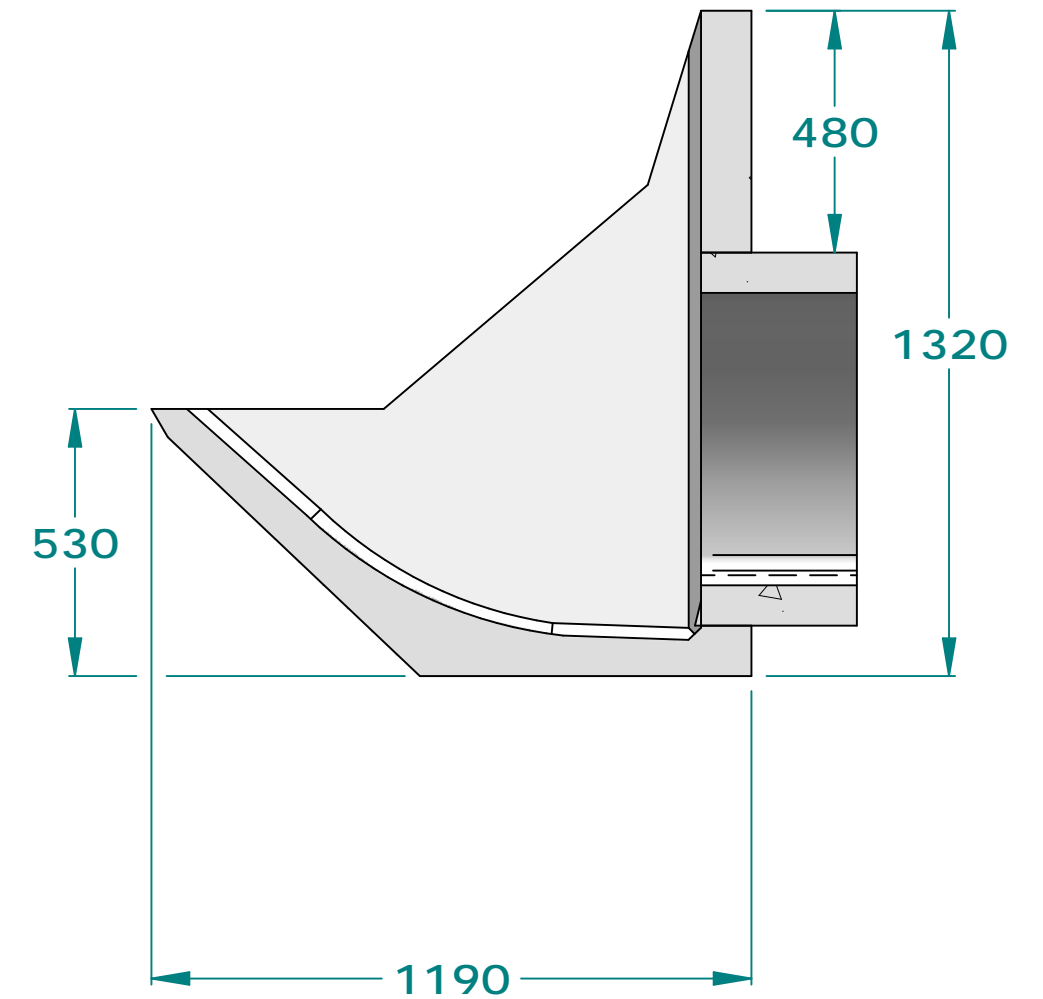

View towards sill

Section A-A

PE 900 Bubbler - PWS

© Padman Stops. This document is and shall remain the property of Padman Stops. Unauthorised use of this document in anyform is prohibited. Patents may apply.

All dimensions in millimetres unless otherwise stated.

info@padmanstops.com.au
tel. 03 5874 5282