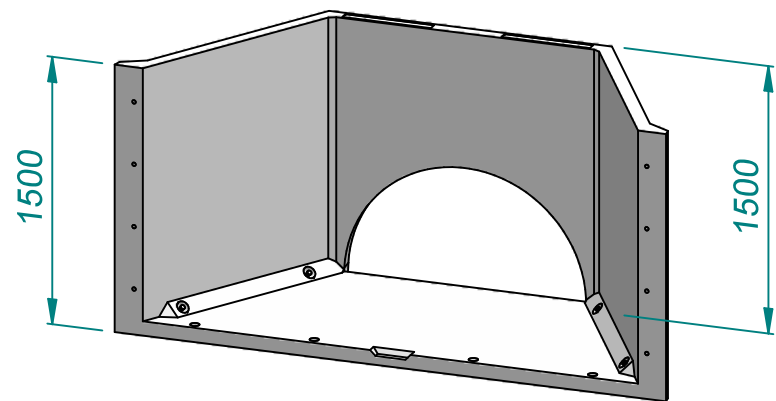

HH1200 - 1500Hx800H

HH1200 - 1800Hx1100H

HH1200 - 2100Hx1400H

HH1200 - 1500Hx1500H

HH1200 - 1800Hx1800H

HH1200 - 2100Hx2100H

HH1200 - Headwalls

© Padman Stops. This document is and shall remain the property of Padman Stops. Unauthorised use of this document in any form is prohibited. Patents may apply.

All dimensions in millimetres unless otherwise stated.

spadman@padmanws.com.au
tel. 07 4763 2030

Padman WATER
SOLUTIONS