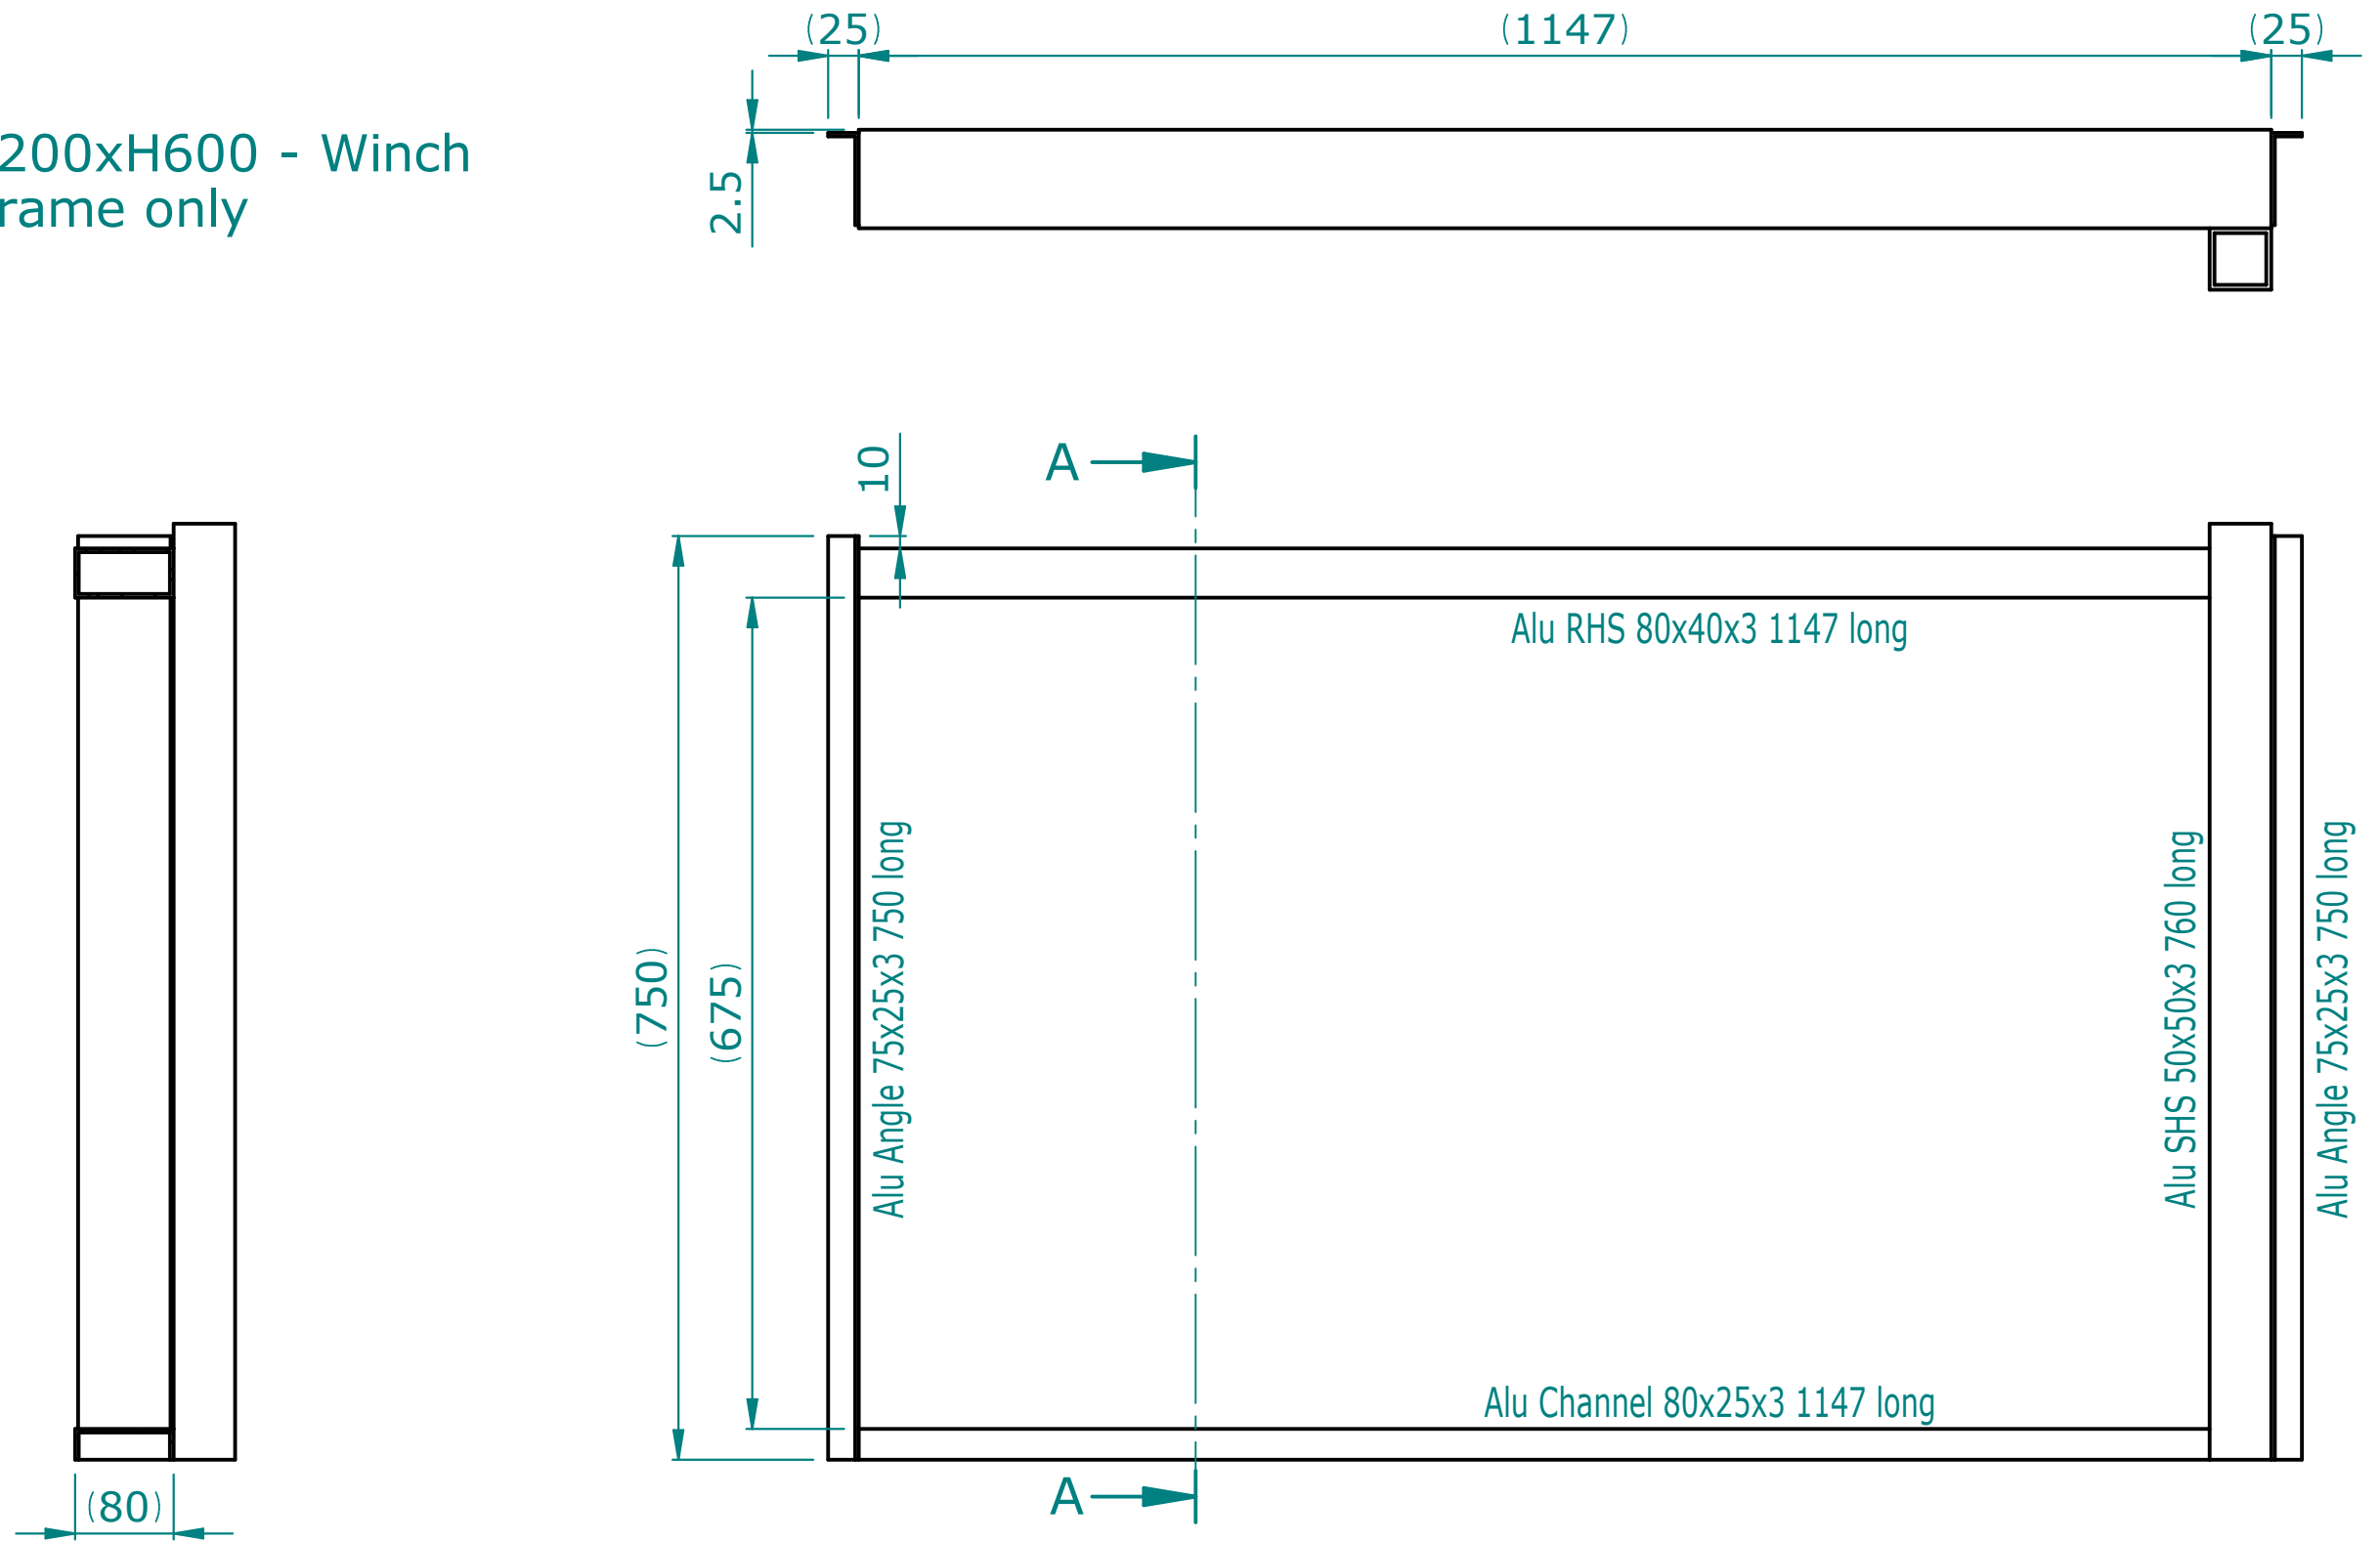

Upstream view

Insert W1200xH600 - Winch
General arrangement

- Recommended is 100mm of freeboard
on the upstream side of the rubber door.

Insert W1200xH600 - Winch

© Padman Stops. This document is and shall remain the property of Padman Stops. Unauthorised use of this document in any form is prohibited. Patents may apply.

All dimensions in millimetres unless otherwise stated.

info@padmanstops.com.au
tel. 03 5874 5282

Insert W1200xH600 - Winch
Frame only

SECTION A-A

Insert W1200xH600 - Frame

© Padman Stops. This document is and shall remain the property of Padman Stops. Unauthorised use of this document in any form is prohibited. Patents may apply.

All dimensions in millimetres unless otherwise stated.

info@padmanstops.com.au
tel. 03 5874 5282