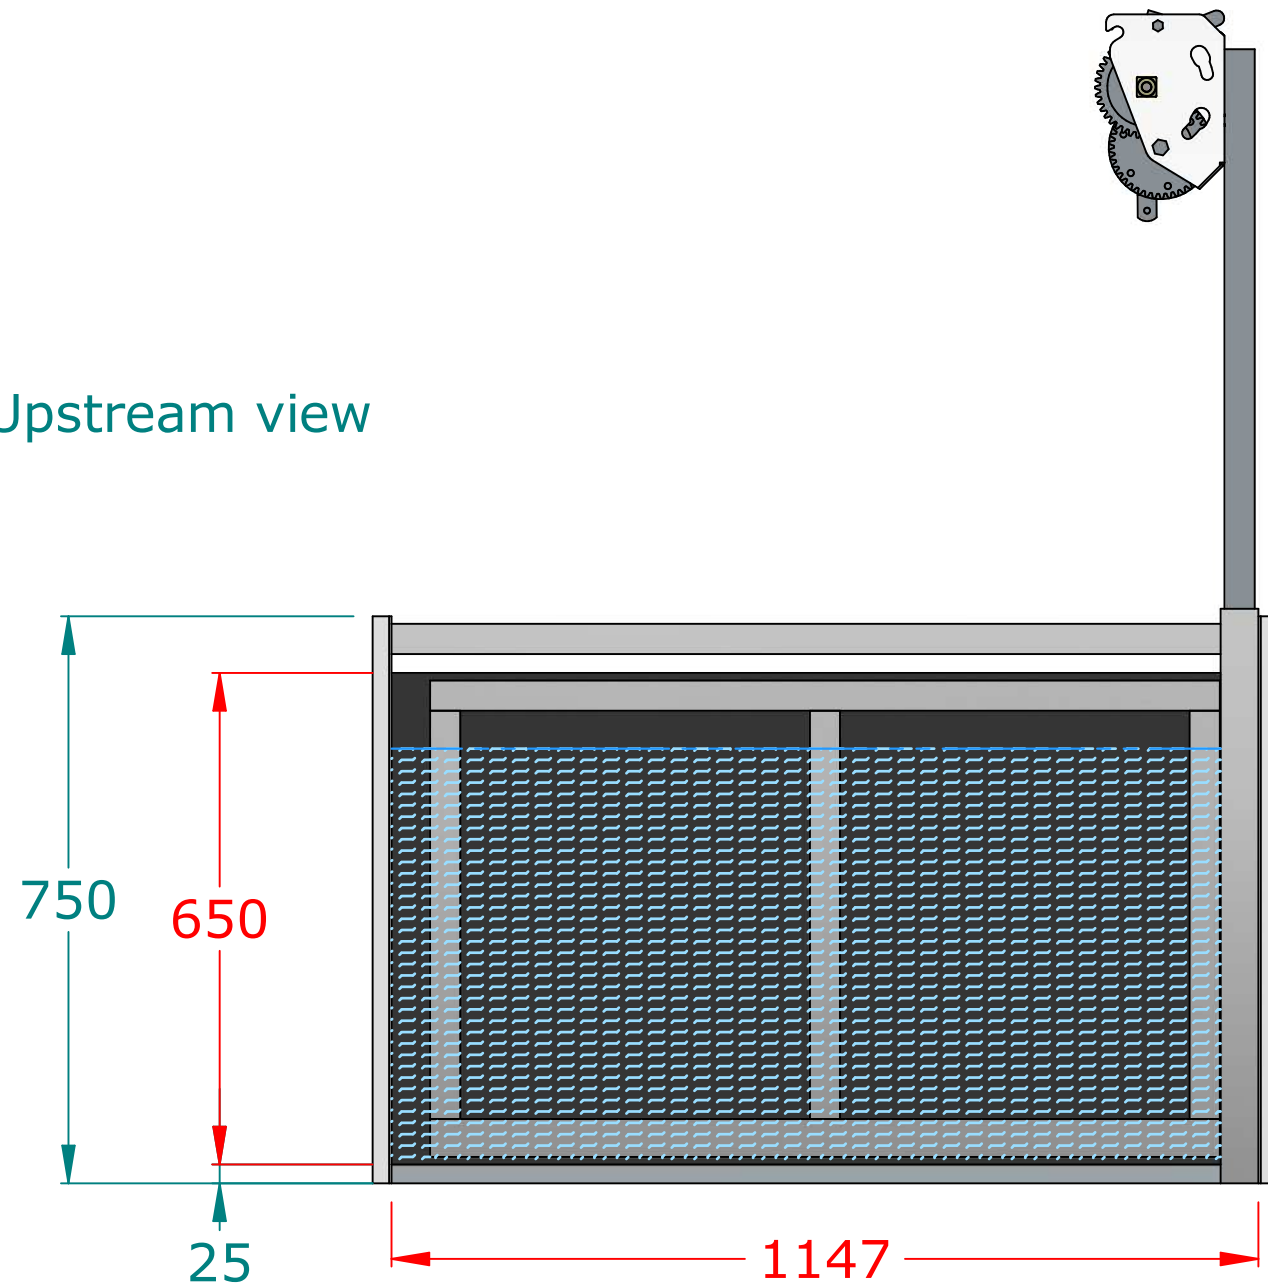

Upstream view

Insert W1200xH600 - Winch
General arrangement

- Recommended is 100mm of freeboard
on the upstream side of the rubber door.

Insert W1200xH600 - Winch

© Padman Stops. This document is and shall remain the property of Padman Stops. Unauthorised use of this document in any form is prohibited. Patents may apply.

All dimensions in millimetres unless otherwise stated.

info@padmanstops.com.au
tel. 03 5874 5282

Insert W1200xH600 - Winch
Frame only

SECTION A-A

Insert W1200xH600 - Frame

© Padman Stops. This document is and shall remain the property of Padman Stops. Unauthorised use of this document in any form is prohibited. Patents may apply.