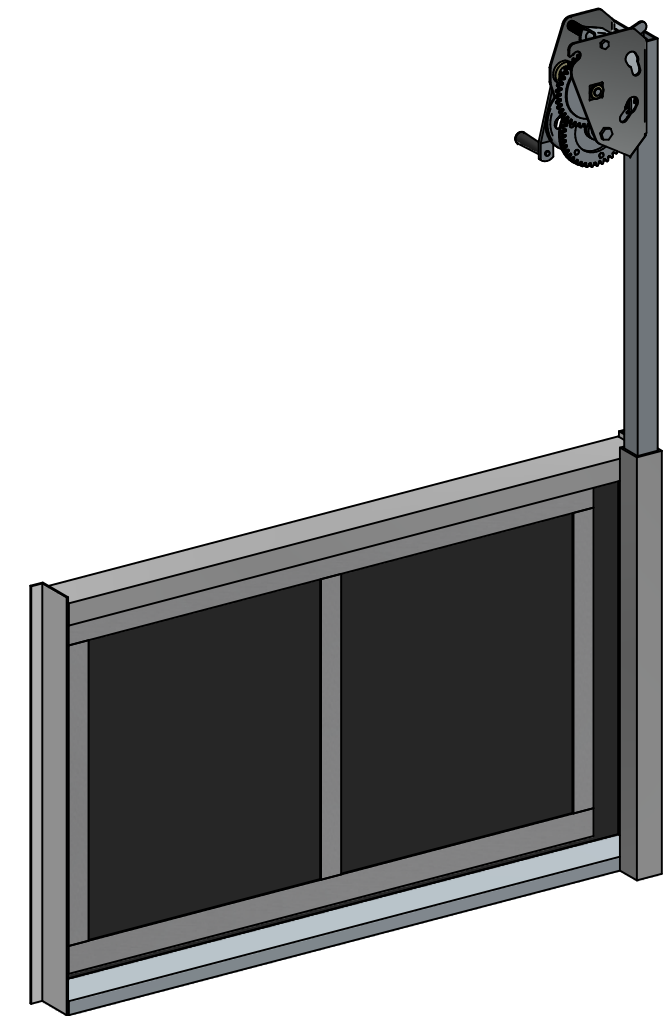

Upstream view

Insert W1200xH600 - Winch
General arrangement

- Recommended is 100mm of freeboard
on the upstream side of the rubber door.

Insert W1200xH600 - Winch

© Padman Stops. This document is and shall remain the property of Padman Stops. Unauthorised use of this document in any form is prohibited. Patents may apply.

All dimensions in millimetres unless otherwise stated.

info@padmanstops.com.au
tel. 03 5874 5282

Insert W1200xH600 - Winch
Frame only

SECTION A-A

Insert W1200xH600 - Frame

© Padman Stops. This document is and shall remain the property of Padman Stops. Unauthorised use of this document in any form is prohibited. Patents may apply.